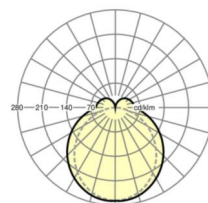

LIGHTING TECHNOLOGY

| | |
|------------------------------------|--|
| Placement | LED, Colour rendering/Light colour CRI ≥ 80 / 3000K |
| Colour tolerance (MacAdam) | 3SDCM |
| Photobiological safety (Luminaire) | RG1 |
| Nominal luminous flux | 5530lm |
| LED service life | 50000h L80/B10 (Tq 35°C) |
| Luminaire luminous efficiency | 161lm/W |
| Beam angle | 130° (C0) / 110° (C90) |
| UGR lat./long. | 24.4 / 22.9 |

MECHANICS

| | |
|------------------------|--|
| Housing colour | silver grey/white aluminium RAL 9006 |
| Dimensions (LxWxH/DxH) | 1531mm x 63mm x 54mm |
| Weight (net) | 2kg |
| Type of installation | Mounting rail system installation, Light structure |

Dimensions

| | | |
|---|---------|--------|
| L | 1531 mm | Length |
| B | 63 mm | Width |
| H | 54 mm | Height |

DEEP-LINK

<https://www.regiolum.de/en/article/19130004075>

| | |
|----------------|----------------|
| Reference | LED 6000lm 830 |
| ηLB | 100 % |
| Φ ↓/↑ | 84 % / 16 % |
| UGR lat./long. | 24.4 / 22.9 |